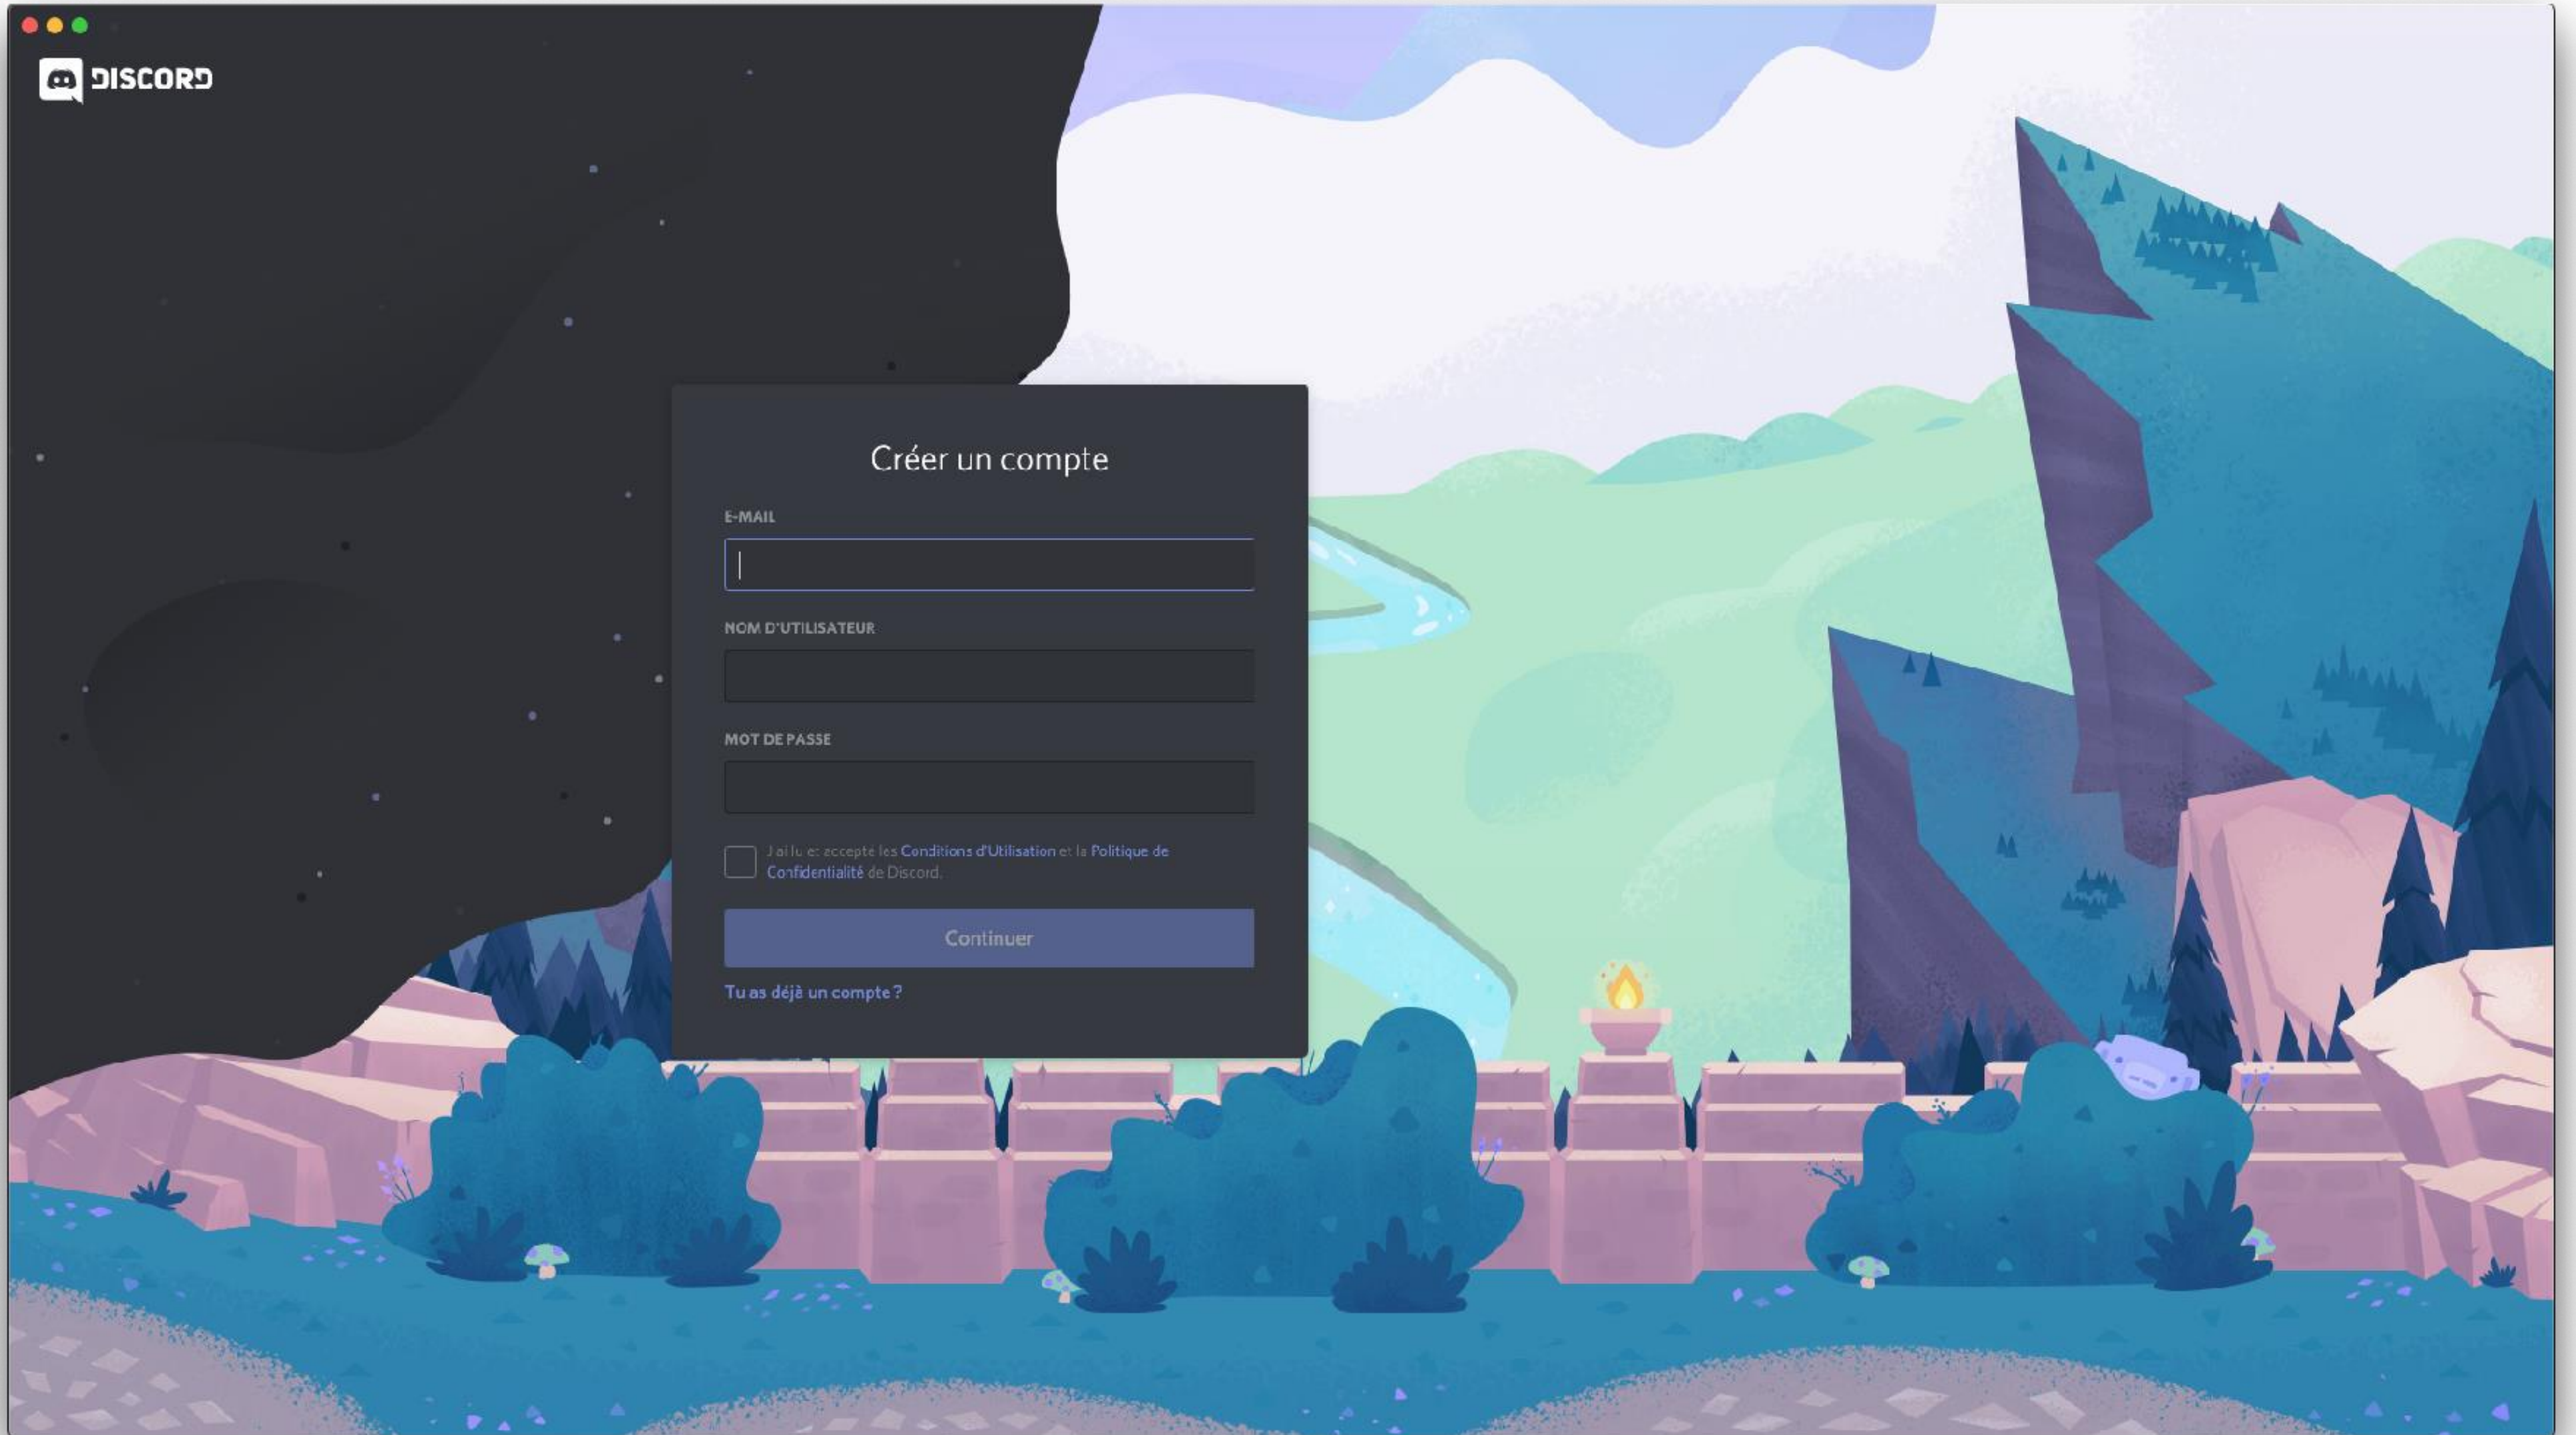

Créer un compte

E-MAIL

NOM D'UTILISATEUR

MOT DE PASSE

☐ J'ai lu et accepté les [Conditions d'Utilisation](#) et la [Politique de Confidentialité](#) de Discord.

Continuer

[Tu as déjà un compte ?](#)